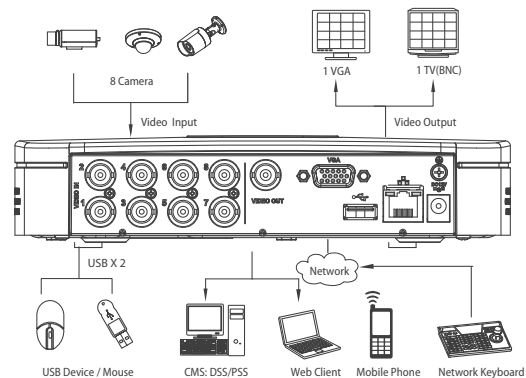

System Connection

* Take DH-DVR5108 as an example